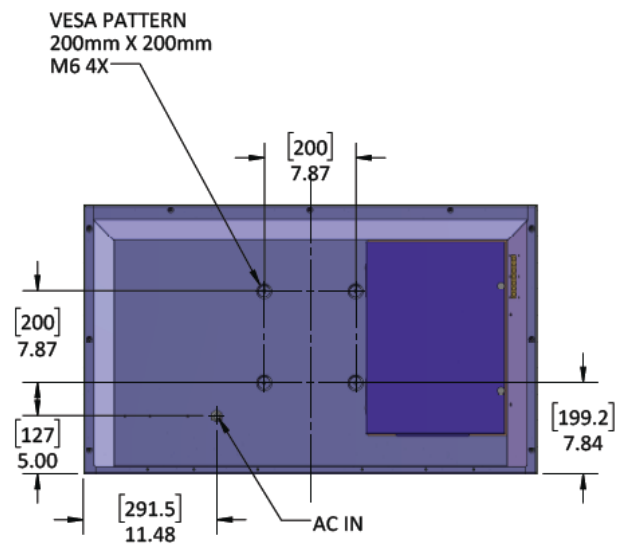

## SunBriteTV Model SB-4374HD

LCD Screen	43-inch diagonal Color Active Matrix TFT LED LCD
Resolution	3840 x 2160 UHD 4k
Aspect Ratio	16:9
Contrast Ratio	4000:1
Frame Rate	60hz
H/V Viewing Angle	178° by 178°
Response Time	6.5 milliseconds
TV formats	2160p*, 1080p, 1080i, 720p, 720i, 480p, 480i * using HDMI only
Input Connectors:	
RF	Antenna/CATV (NTSC/ATSC/QAM) x1
HDMI	HDMI Input x4 (Supports HDMI 1.4, HDMI 2.0, HDCP 1.4 & HDCP 2.2)
Video Composite	Composite Video x1, L/R Audio Inputs x1
Video Component	YPbPr plus Stereo Audio x1
Control Set	Discrete IR Control, Concealed rear IR receiver
Audio Out	Tos-Link Optical audio (Fixed) Analog RCA jacks (variable)
Speakers	20 Watt downfiring internal speakers
Exterior	Powder-coated aluminum
Colors	Black only
Input Power	100-240 VAC, 50-60 Hz 2.8A Max (205 watts/1.8a@120v)
Operating Temp.	-24° to 104° F. (-31° to 40° C.)
Non-op. Temp.	-24° to 140° F. (-31° to 60° C.)
Accessories Included	Weatherproof remote control with battery, Dust Cover
TV Dimensions	39" W x 23.2" H x 3.75" D 992mm W x 590mm H x 95mm D
TV Weight	30 lbs. (31.75 kgs)
Residential Warranty	tbd
Commercial Warranty	tbd
Vesa Mount Pattern	200mm x 200mm