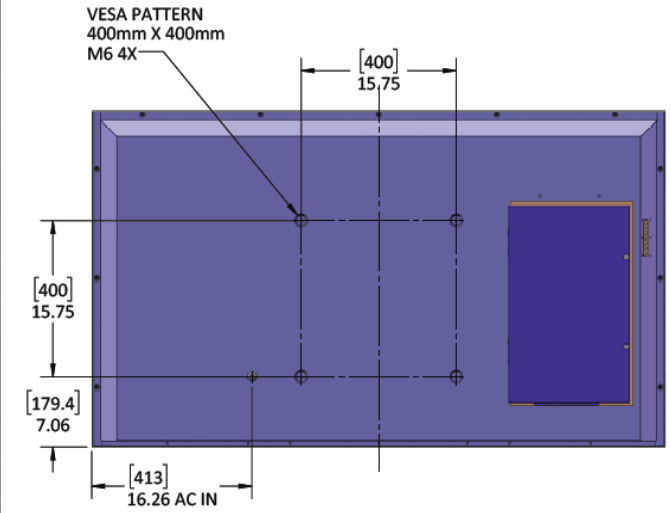

Specifications

SunBriteTV Model SB-6574HD

LCD Screen	65-inch diagonal Color Active Matrix TFT LED LCD
Resolution	3840 x 2160 UHD 4k
Aspect Ratio	16:9
Contrast Ratio	4000:1
Frame Rate	60hz
H/V Viewing Angle	178° by 178°
Response Time	6.5 milliseconds
TV formats	2160p*, 1080p, 1080i, 720p, 720i, 480p, 480i * using HDMI only
Input Connectors:	
RF	Antenna/CATV (NTSC/ATSC/QAM) x1
HDMI	HDMI Input x4 (Supports HDMI 1.4, HDMI 2.0, HDCP 1.4 & HDCP 2.2)
Video Composite	Composite Video x1, L/R Audio Inputs x1
Video Component	YPbPr plus Stereo Audio x1
Control Set	Discrete IR Control, Concealed rear IR receiver
Audio Out	Tos-Link Optical audio (Fixed) Analog RCA jacks (variable)
Speakers	20 Watt downfiring internal speakers
Exterior	Powder-coated aluminum
Colors	Black only
Input Power	100-240 VAC, 50-60 Hz 2.8A Max (205 watts/1.8a@120v)
Operating Temp.	-24° to 104° F. (-31° to 40° C.)
Non-op. Temp.	-24° to 140° F. (-31° to 60° C.)
Accessories Included	Weatherproof remote control with battery, Dust Cover
TV Dimensions	58.2" W x 34" H x 4.00" D 1480mm W x 863mm H x 102mm D
TV Weight	70.0 lbs.(31.75 kgs)
Residential Warranty	tbd
Commercial Warranty	tbd
Vesa Mount Pattern	400mm x 400mm

Specifications are subject to change.