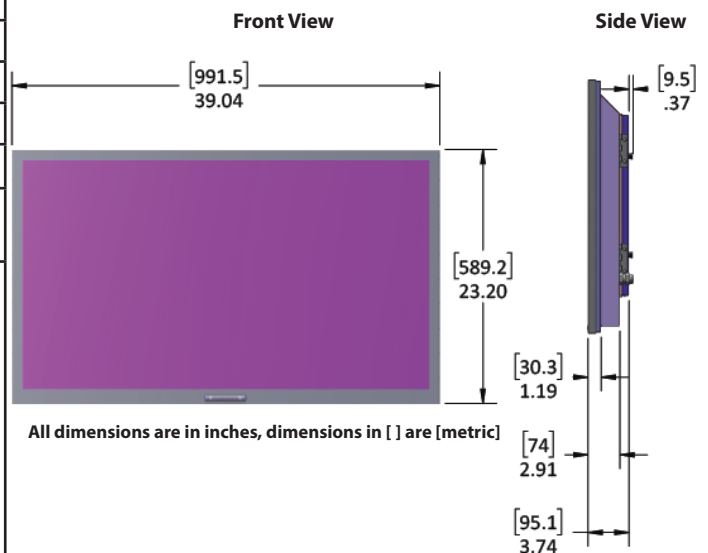

## SunBriteTV Model SB-4374HD

LCD Screen	43-inch diagonal Color Active Matrix TFT LED LCD
Resolution	3840 x 2160 UHD 4k
Aspect Ratio	16:9
Contrast Ratio	4000:1
Frame Rate	60hz
H/V Viewing Angle	178° by 178°
Response Time	6.5 milliseconds
TV formats	2160p*, 1080p, 1080i, 720p, 720i, 480p, 480i * using HDMI only
Input Connectors:	
RF	Antenna/CATV (NTSC/ATSC/QAM) x1
HDMI	HDMI Input x4 (Supports HDMI 1.4, HDMI 2.0, HDCP 1.4 & HDCP 2.2)
Video Composite	Composite Video x1, L/R Audio Inputs x1
Video Component	YPbPr plus Stereo Audio x1
Control Set	Discrete IR Control, Concealed rear IR receiver
Audio Out	Tos-Link Optical audio (Fixed) Analog RCA jacks (variable)
Speakers	20 Watt downfiring internal speakers
Exterior	Powder-coated aluminum
Colors	Black only
Input Power	100-240 VAC, 50-60 Hz 2.8A Max (205 watts/1.8a@120v)
Operating Temp.	-24° to 104° F. (-31° to 40° C.)
Non-op. Temp.	-24° to 140° F. (-31° to 60° C.)
Accessories Included	Weatherproof remote control with battery, Dust Cover
TV Dimensions	39" W x 23.2" H x 3.75" D 992mm W x 590mm H x 95mm D
TV Weight	30 lbs. (31.75 kgs)
Residential Warranty	tbd
Commercial Warranty	tbd
Vesa Mount Pattern	200mm x 200mm