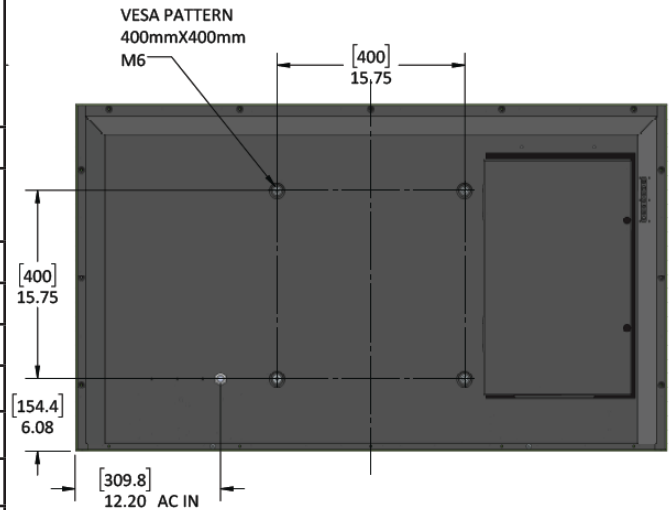

Specifications

SunBriteTV Model SB-5574HD

LCD Screen	55-inch diagonal Color Active Matrix TFT LED LCD
Resolution	3840 x 2160 UHD 4k
Aspect Ratio	16:9
Contrast Ratio	4000:1
Frame Rate	60hz
H/V Viewing Angle	178° by 178°
Response Time	6.5 milliseconds
TV formats	2160p*, 1080p, 1080i, 720p, 720i, 480p, 480i * using HDMI only
Input Connectors:	
RF	Antenna/CATV (NTSC/ATSC/QAM) x1
HDMI	HDMI Input x4 (Supports HDMI 1.4, HDMI 2.0, HDCP 1.4 & HDCP 2.2)
Video Composite	Composite Video x1, L/R Audio Inputs x1
Video Component	YPbPr plus Stereo Audio x1
Control Set	Discrete IR Control, Concealed rear IR receiver
Audio Out	Tos-Link Optical audio (Fixed) Analog RCA jacks (variable)
Speakers	20 Watt downfiring internal speakers
Exterior	Powder-coated aluminum
Colors	Black only
Input Power	100-240 VAC, 50-60 Hz 2.8A Max (205 watts/1.8a@120v)
Operating Temp.	-24° to 104° F. (-31° to 40° C.)
Non-op. Temp.	-24° to 140° F. (-31° to 60° C.)
Accessories Included	Weatherproof remote control with battery, Dust Cover
TV Dimensions	49.6" W x 29" H x 3.86" D 1480mm W x 863mm H x 102mm D
TV Weight	51 lbs.(23.1 kgs)
Residential Warranty	tbd
Commercial Warranty	tbd
Vesa Mount Pattern	400mm x 400mm

Specifications are subject to change.