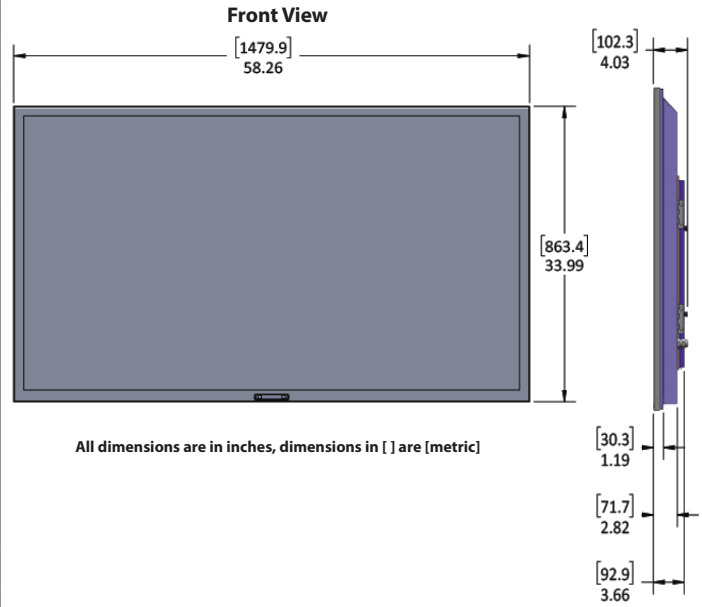

Specifications

SunBriteTV Model SB-6574HD

LCD Screen	65-inch diagonal Color Active Matrix TFT LED LCD
Resolution	3840 x 2160 UHD 4k
Aspect Ratio	16:9
Contrast Ratio	4000:1
Frame Rate	60hz
H/V Viewing Angle	178° by 178°
Response Time	6.5 milliseconds
TV formats	2160p*, 1080p, 1080i, 720p, 720i, 480p, 480i * using HDMI only
Input Connectors:	
RF	Antenna/CATV (NTSC/ATSC/QAM) x1
HDMI	HDMI Input x4 (Supports HDMI 1.4, HDMI 2.0, HDCP 1.4 & HDCP 2.2)
Video Composite	Composite Video x1, L/R Audio Inputs x1
Video Component	YPbPr plus Stereo Audio x1
Control Set	Discrete IR Control, Concealed rear IR receiver
Audio Out	Tos-Link Optical audio (Fixed) Analog RCA jacks (variable)
Speakers	20 Watt downfiring internal speakers
Exterior	Powder-coated aluminum
Colors	Black only
Input Power	100-240 VAC, 50-60 Hz 2.8A Max (205 watts/1.8a@120v)
Operating Temp.	-24° to 104° F. (-31° to 40° C.)
Non-op. Temp.	-24° to 140° F. (-31° to 60° C.)
Accessories Included	Weatherproof remote control with battery, Dust Cover
TV Dimensions	58.2" W x 34" H x 4.00" D 1480mm W x 863mm H x 102mm D
TV Weight	70.0 lbs.(31.75 kgs)
Residential Warranty	tbd
Commercial Warranty	tbd
Vesa Mount Pattern	400mm x 400mm

Specifications are subject to change.