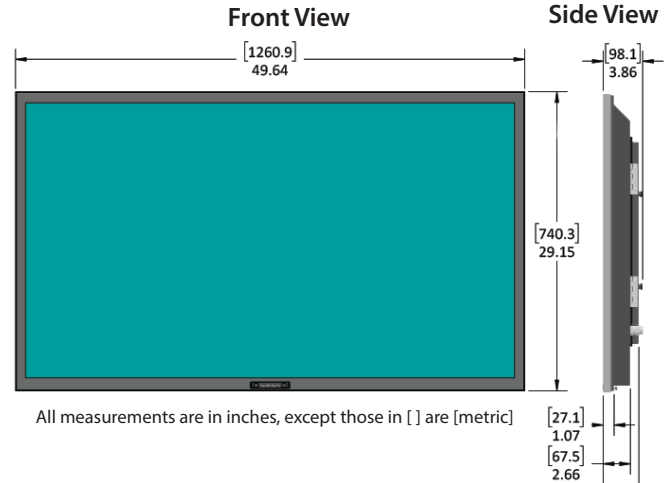

Specifications

SunBriteTV Model SB-5574HD

LCD Screen	55-inch diagonal Color Active Matrix TFT LED LCD
Resolution	3840 x 2160 UHD 4k
Aspect Ratio	16:9
Contrast Ratio	4000:1
Frame Rate	60hz
H/V Viewing Angle	178° by 178°
Response Time	6.5 milliseconds
TV formats	2160p*, 1080p, 1080i, 720p, 720i, 480p, 480i * using HDMI only
Input Connectors:	
RF	Antenna/CATV (NTSC/ATSC/QAM) x1
HDMI	HDMI Input x4 (Supports HDMI 1.4, HDMI 2.0, HDCP 1.4 & HDCP 2.2)
Video Composite	Composite Video x1, L/R Audio Inputs x1
Video Component	YPbPr plus Stereo Audio x1
Control Set	Discrete IR Control, Concealed rear IR receiver
Audio Out	Tos-Link Optical audio (Fixed) Analog RCA jacks (variable)
Speakers	20 Watt downfiring internal speakers
Exterior	Powder-coated aluminum
Colors	Black only
Input Power	100-240 VAC, 50-60 Hz 2.8A Max (205 watts/1.8a@120v)
Operating Temp.	-24° to 104° F. (-31° to 40° C.)
Non-op. Temp.	-24° to 140° F. (-31° to 60° C.)
Accessories Included	Weatherproof remote control with battery, Dust Cover
TV Dimensions	49.6" W x 29" H x 3.86" D 1480mm W x 863mm H x 102mm D
TV Weight	51 lbs.(23.1 kgs)
Residential Warranty	tbd
Commercial Warranty	tbd
Vesa Mount Pattern	400mm x 400mm

Specifications are subject to change.