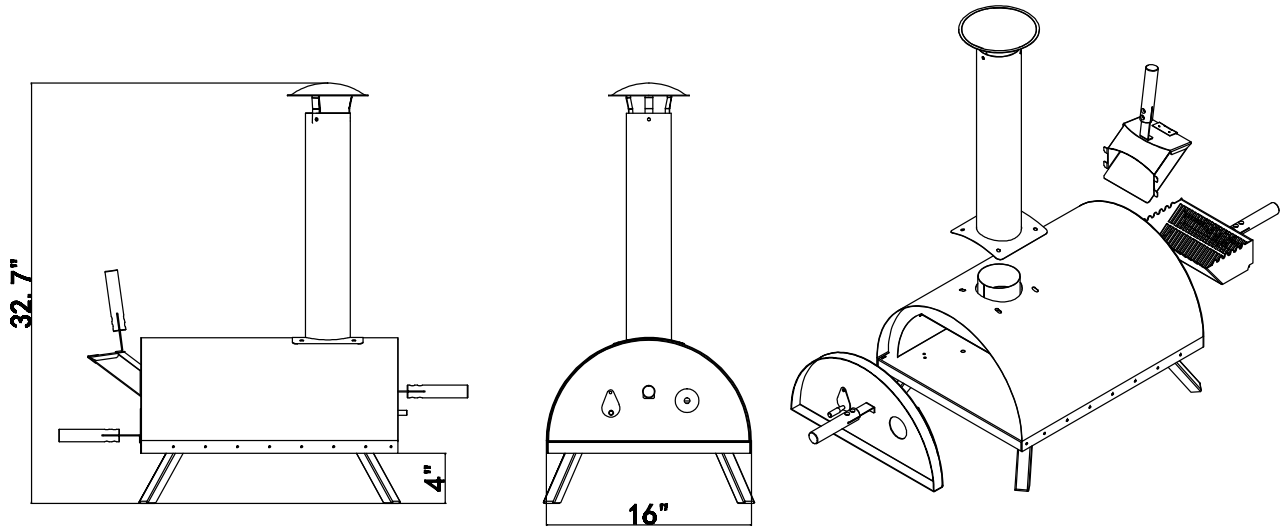

Specs

Length	20 inches
Length with handles and fire box	32.7 inches
Width	16 inches
Height without chimney	10 inches
Height with fire box handle	14 inches
Height without chimney and legs extended	14 inches
Height with Chimney	29 inches
Height with Chimney and legs extended	33 inches
Stone or cooking surface	13 inches by 13 inches
Weight	35 Pounds

Shipping Dimensions

Length	22 inches
Width	19 inches
Height	15 inches
Weight	40 Pounds

UPC	724235008098
Part Number	WPPOKIT