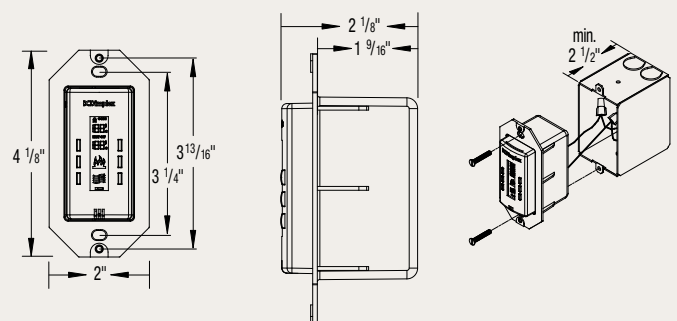

Dimensions

Specifications, finishes and dimensions are subject to change and should be taken as a guide only.