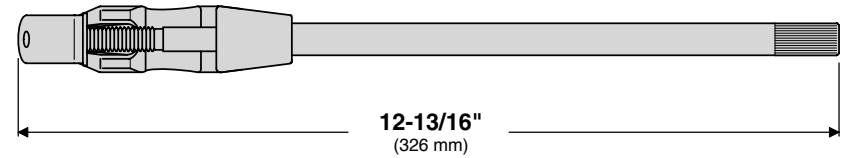

# A10-080 Round Rail Mount

Fits Standard Rails 7/8" or 1"  
(22 mm or 25 mm)

Mount Weight 1.04 lb.  
(0.47 kg)

Adapter included  
to fit 7/8" rail

MAGMA PRODUCTS, INC.  
3940 Pixie Ave. • Lakewood, CA 90712  
Tel: (562) 627-0500  
MagmaProducts.com  
Mail@MagmaProducts.com