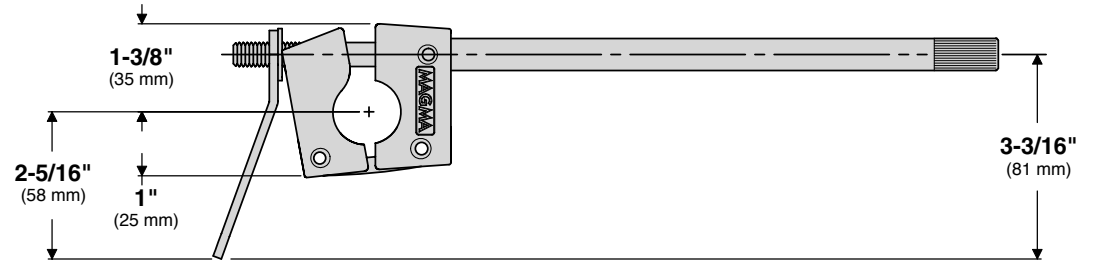

# A10-080 Round Rail Mount

Fits Standard Rails 7/8" or 1"  
(22 mm or 25 mm)

Mount Weight 1.04 lb.  
(0.47 kg)

Adapter included  
to fit 7/8" rail

MAGMA PRODUCTS, INC.  
3940 Pixie Ave. • Lakewood, CA 90712  
Tel: (562) 627-0500  
MagmaProducts.com  
Mail@MagmaProducts.com