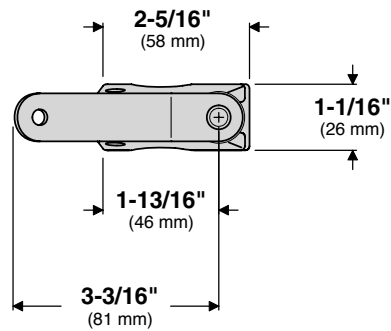

# A10-080 Round Rail Mount

Fits Standard Rails 7/8" or 1"  
(22 mm or 25 mm)

Mount Weight 1.04 lb.  
(0.47 kg)

Adapter included  
to fit 7/8" rail

MAGMA PRODUCTS, INC.  
3940 Pixie Ave. • Lakewood, CA 90712  
Tel: (562) 627-0500  
MagmaProducts.com  
Mail@MagmaProducts.com