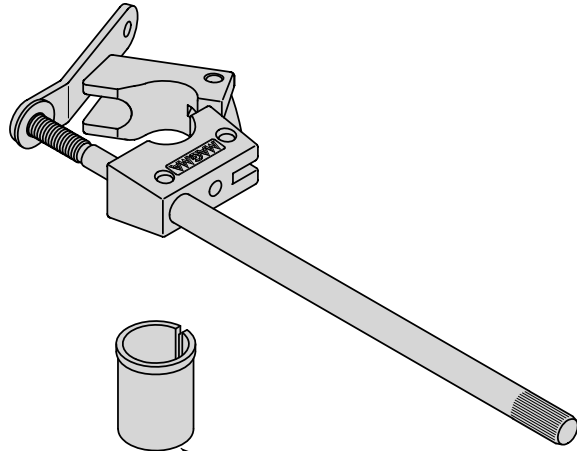

# A10-080 Round Rail Mount

Fits Standard Rails 7/8" or 1"  
(22 mm or 25 mm)

Mount Weight 1.04 lb.  
(0.47 kg)

Adapter included  
to fit 7/8" rail

MAGMA PRODUCTS, INC.  
3940 Pixie Ave. • Lakewood, CA 90712  
Tel: (562) 627-0500  
MagmaProducts.com  
Mail@MagmaProducts.com