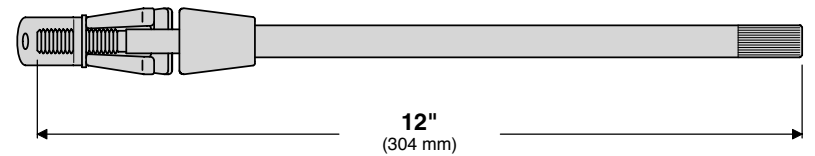

# A10-080 Round Rail Mount

Fits Standard Rails 7/8" or 1"  
(22 mm or 25 mm)

Mount Weight 1.04 lb.  
(0.47 kg)

Adapter included  
to fit 7/8" rail

MAGMA PRODUCTS, INC.  
3940 Pixie Ave. • Lakewood, CA 90712  
Tel: (562) 627-0500  
MagmaProducts.com  
Mail@MagmaProducts.com