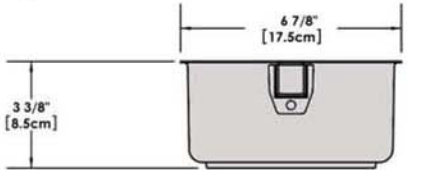

# A10-360L-IND 10 Piece Stainless Steel Gourmet "Nesting" Induction Cookware Set

Weight 11 lb. (5 kg)

Removable  
Handle

Lids

Saucepan  
6-7/8"  
1-1/2 Quart

Saucepan  
7-5/8"  
2 Quart

Saucepan  
8-1/2"  
3 Quart

Skillet/Fry Pan  
9-7/8"  
3 Quart

Stock Pot  
10-1/4"  
5 Quart

"Nested"  
Cookware

"Nested"  
Cookware

**MAGMA**  
U S A