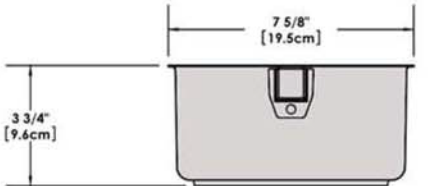

# A10-360L-IND 10 Piece Stainless Steel Gourmet "Nesting" Induction Cookware Set

Weight 11 lb. (5 kg)

Removable  
Handle

Lids

Saucepan  
6-7/8"  
1-1/2 Quart

Saucepan  
7-5/8"  
2 Quart

Saucepan  
8-1/2"  
3 Quart

Skillet/Fry Pan  
9-7/8"  
3 Quart

Stock Pot  
10-1/4"  
5 Quart

"Nested"  
Cookware

"Nested"  
Cookware

**MAGMA**  
U S A