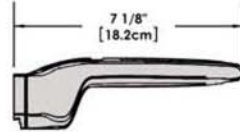

# A10-360L-IND 10 Piece Stainless Steel Gourmet "Nesting" Induction Cookware Set

Weight 11 lb. (5 kg)

Removable  
Handle

Lids

Saucepan  
6-7/8"  
1-1/2 Quart

Saucepan  
7-5/8"  
2 Quart

Saucepan  
8-1/2"  
3 Quart

Skillet/Fry Pan  
9-7/8"  
3 Quart

Stock Pot  
10-1/4"  
5 Quart

"Nested"  
Cookware

"Nested"  
Cookware

**MAGMA**  
U S A