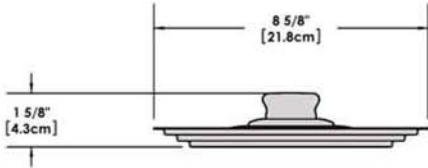

# A10-360L-IND 10 Piece Stainless Steel Gourmet "Nesting" Induction Cookware Set

Weight 11 lb. (5 kg)

Removable  
Handle

Lids

Saucepan  
6-7/8"  
1-1/2 Quart

Saucepan  
7-5/8"  
2 Quart

Saucepan  
8-1/2"  
3 Quart

Skillet/Fry Pan  
9-7/8"  
3 Quart

Stock Pot  
10-1/4"  
5 Quart

"Nested"  
Cookware

"Nested"  
Cookware

**MAGMA**  
U S A