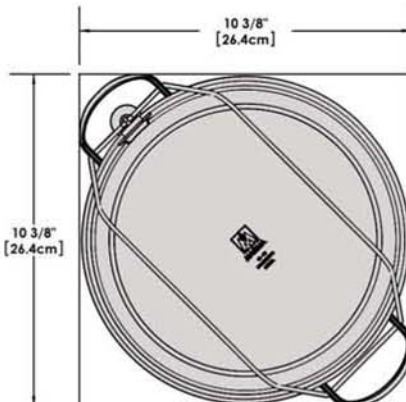

# A10-360L-IND 10 Piece Stainless Steel Gourmet "Nesting" Induction Cookware Set

Weight 11 lb. (5 kg)

Removable  
Handle

Lids

Saucepan  
6-7/8"  
1-1/2 Quart

Saucepan  
7-5/8"  
2 Quart

Saucepan  
8-1/2"  
3 Quart

Skillet/Fry Pan  
9-7/8"  
3 Quart

Stock Pot  
10-1/4"  
5 Quart

"Nested"  
Cookware

"Nested"  
Cookware

**MAGMA**  
U S A