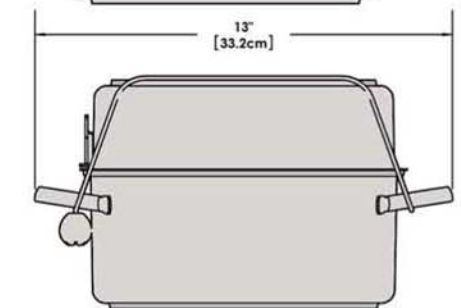

# A10-360L-IND 10 Piece Stainless Steel Gourmet "Nesting" Induction Cookware Set

Weight 11 lb. (5 kg)

Removable  
Handle

Lids

Saucepan  
6-7/8"  
1-1/2 Quart

Saucepan  
7-5/8"  
2 Quart

Saucepan  
8-1/2"  
3 Quart

Skillet/Fry Pan  
9-7/8"  
3 Quart

Stock Pot  
10-1/4"  
5 Quart

"Nested"  
Cookware

"Nested"  
Cookware

**MAGMA**  
U S A