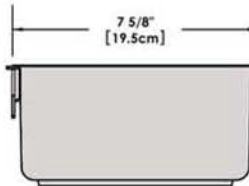

# A10-360L-IND 10 Piece Stainless Steel Gourmet "Nesting" Induction Cookware Set

Weight 11 lb. (5 kg)

Removable  
Handle

Lids

Saucepan  
6-7/8"  
1-1/2 Quart

Saucepan  
7-5/8"  
2 Quart

Saucepan  
8-1/2"  
3 Quart

Skillet/Fry Pan  
9-7/8"  
3 Quart

Stock Pot  
10-1/4"  
5 Quart

"Nested"  
Cookware

"Nested"  
Cookware

**MAGMA**  
U S A