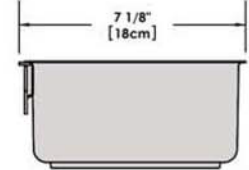

# A10-360L-IND 10 Piece Stainless Steel Gourmet "Nesting" Induction Cookware Set

Weight 11 lb. (5 kg)

Removable  
Handle

Lids

Saucepan  
6-7/8"  
1-1/2 Quart

Saucepan  
7-5/8"  
2 Quart

Saucepan  
8-1/2"  
3 Quart

Skillet/Fry Pan  
9-7/8"  
3 Quart

Stock Pot  
10-1/4"  
5 Quart

"Nested"  
Cookware

"Nested"  
Cookware

**MAGMA**  
U S A