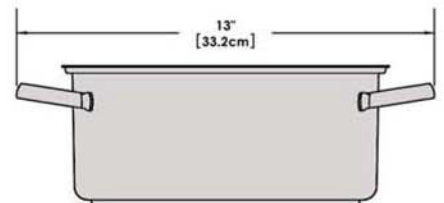

# A10-360L-IND 10 Piece Stainless Steel Gourmet "Nesting" Induction Cookware Set

Weight 11 lb. (5 kg)

Removable  
Handle

Lids

Saucepan  
6-7/8"  
1-1/2 Quart

Saucepan  
7-5/8"  
2 Quart

Saucepan  
8-1/2"  
3 Quart

Skillet/Fry Pan  
9-7/8"  
3 Quart

Stock Pot  
10-1/4"  
5 Quart

"Nested"  
Cookware

"Nested"  
Cookware

**MAGMA**  
U S A