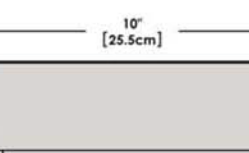

# A10-360L-IND 10 Piece Stainless Steel Gourmet "Nesting" Induction Cookware Set

Weight 11 lb. (5 kg)

Removable  
Handle

Lids

Saucepan  
6-7/8"  
1-1/2 Quart

Saucepan  
7-5/8"  
2 Quart

Saucepan  
8-1/2"  
3 Quart

Skillet/Fry Pan  
9-7/8"  
3 Quart

Stock Pot  
10-1/4"  
5 Quart

"Nested"  
Cookware

"Nested"  
Cookware

**MAGMA**  
U S A