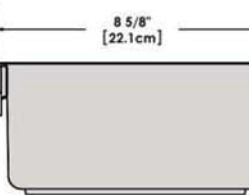

# A10-360L-IND 10 Piece Stainless Steel Gourmet "Nesting" Induction Cookware Set

Weight 11 lb. (5 kg)

Removable  
Handle

Lids

Saucepan  
6-7/8"  
1-1/2 Quart

Saucepan  
7-5/8"  
2 Quart

Saucepan  
8-1/2"  
3 Quart

Skillet/Fry Pan  
9-7/8"  
3 Quart

Stock Pot  
10-1/4"  
5 Quart

"Nested"  
Cookware

"Nested"  
Cookware

**MAGMA**  
U S A