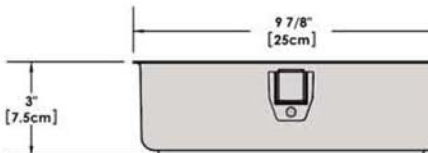

# A10-360L-IND 10 Piece Stainless Steel Gourmet "Nesting" Induction Cookware Set

Weight 11 lb. (5 kg)

Removable  
Handle

Lids

Saucepan  
6-7/8"  
1-1/2 Quart

Saucepan  
7-5/8"  
2 Quart

Saucepan  
8-1/2"  
3 Quart

Skillet/Fry Pan  
9-7/8"  
3 Quart

Stock Pot  
10-1/4"  
5 Quart

"Nested"  
Cookware

"Nested"  
Cookware

**MAGMA**  
U S A