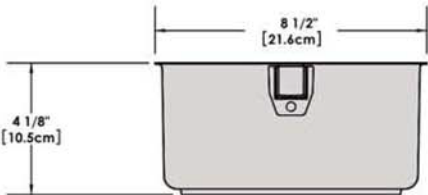

# A10-360L-IND 10 Piece Stainless Steel Gourmet "Nesting" Induction Cookware Set

Weight 11 lb. (5 kg)

Removable  
Handle

Lids

Saucepan  
6-7/8"  
1-1/2 Quart

Saucepan  
7-5/8"  
2 Quart

Saucepan  
8-1/2"  
3 Quart

Skillet/Fry Pan  
9-7/8"  
3 Quart

Stock Pot  
10-1/4"  
5 Quart

"Nested"  
Cookware

"Nested"  
Cookware

**MAGMA**  
U S A