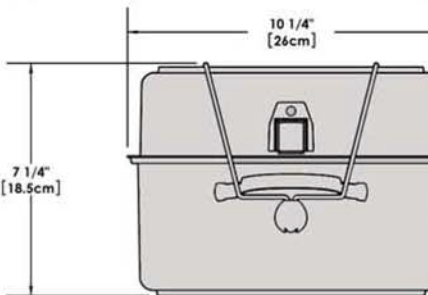

# A10-360L-IND 10 Piece Stainless Steel Gourmet "Nesting" Induction Cookware Set

Weight 11 lb. (5 kg)

Removable  
Handle

Lids

Saucepan  
6-7/8"  
1-1/2 Quart

Saucepan  
7-5/8"  
2 Quart

Saucepan  
8-1/2"  
3 Quart

Skillet/Fry Pan  
9-7/8"  
3 Quart

Stock Pot  
10-1/4"  
5 Quart

"Nested"  
Cookware

"Nested"  
Cookware

**MAGMA**  
U S A