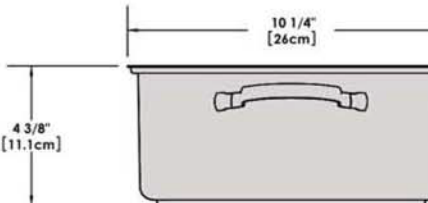

# A10-360L-IND 10 Piece Stainless Steel Gourmet "Nesting" Induction Cookware Set

Weight 11 lb. (5 kg)

Removable  
Handle

Lids

Saucepan  
6-7/8"  
1-1/2 Quart

Saucepan  
7-5/8"  
2 Quart

Saucepan  
8-1/2"  
3 Quart

Skillet/Fry Pan  
9-7/8"  
3 Quart

Stock Pot  
10-1/4"  
5 Quart

"Nested"  
Cookware

"Nested"  
Cookware

**MAGMA**  
U S A