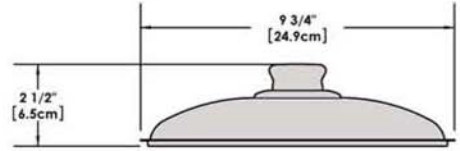

# A10-360L-IND 10 Piece Stainless Steel Gourmet "Nesting" Induction Cookware Set

Weight 11 lb. (5 kg)

Removable  
Handle

Lids

Saucepan  
6-7/8"  
1-1/2 Quart

Saucepan  
7-5/8"  
2 Quart

Saucepan  
8-1/2"  
3 Quart

Skillet/Fry Pan  
9-7/8"  
3 Quart

Stock Pot  
10-1/4"  
5 Quart

"Nested"  
Cookware

"Nested"  
Cookware

**MAGMA**  
U S A