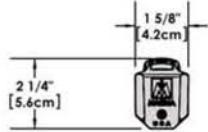

# A10-360L-IND 10 Piece Stainless Steel Gourmet "Nesting" Induction Cookware Set

Weight 11 lb. (5 kg)

Removable  
Handle

Lids

Saucepan  
6-7/8"  
1-1/2 Quart

Saucepan  
7-5/8"  
2 Quart

Saucepan  
8-1/2"  
3 Quart

Skillet/Fry Pan  
9-7/8"  
3 Quart

Stock Pot  
10-1/4"  
5 Quart

"Nested"  
Cookware

"Nested"  
Cookware

**MAGMA**  
U S A