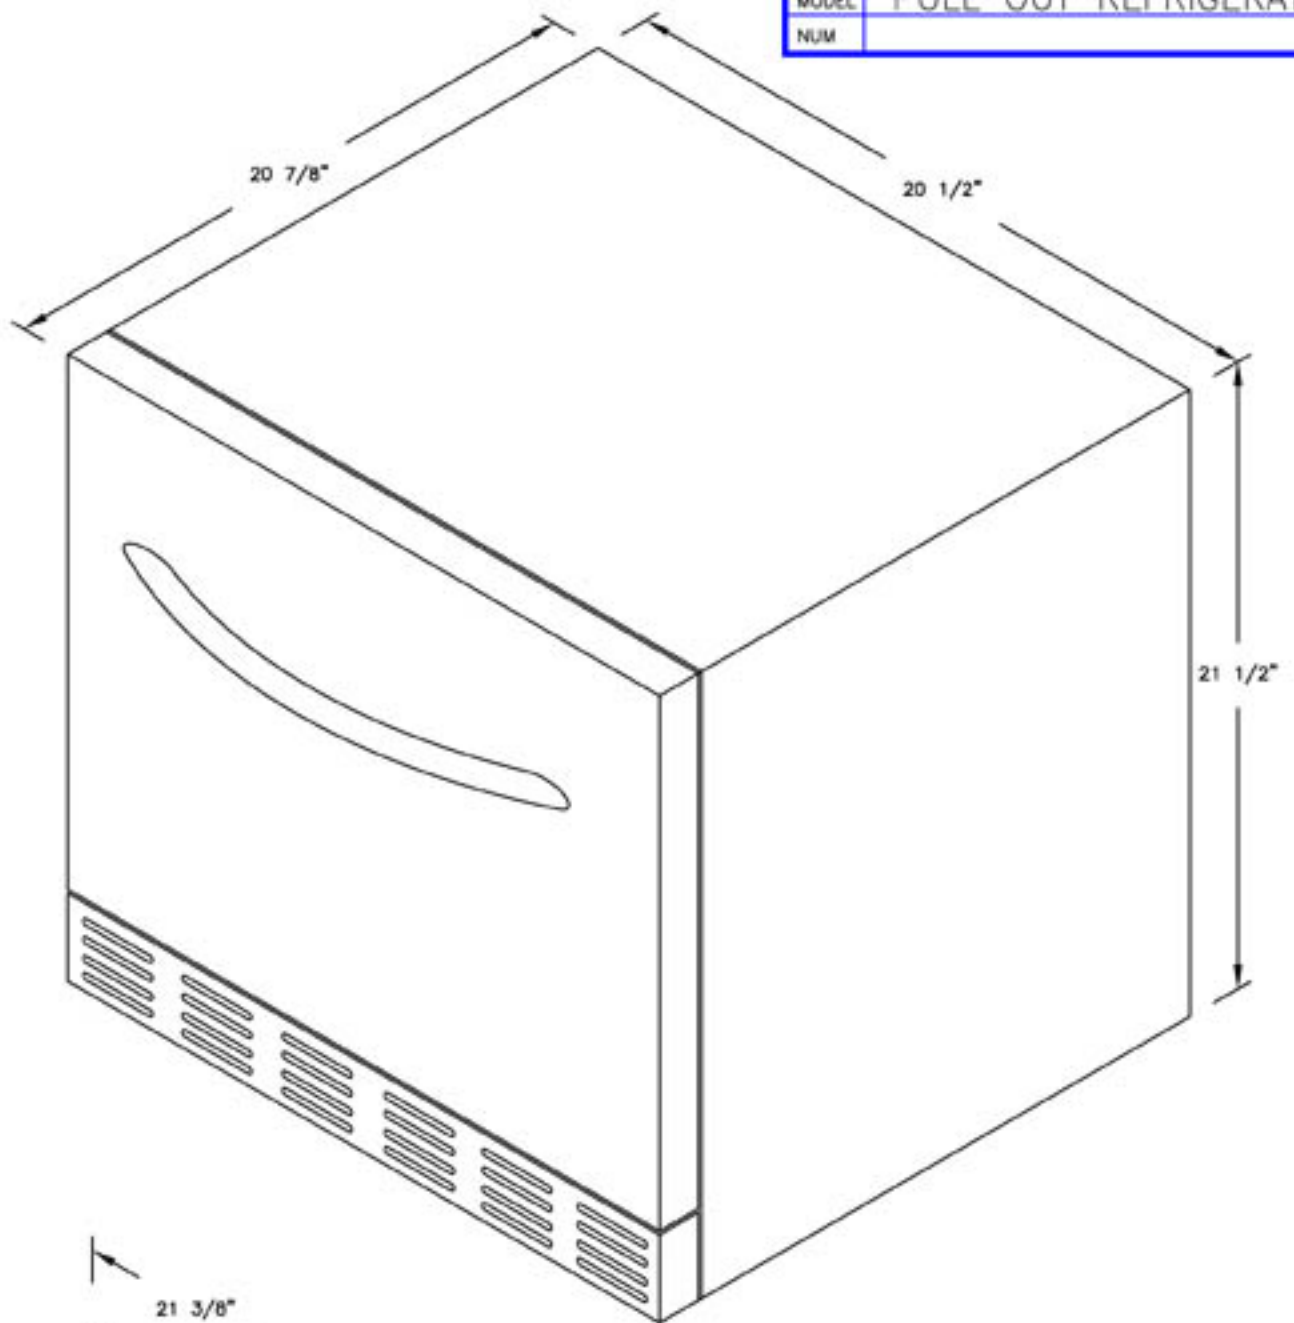

LINE	BARBECUE LINE
MODEL	PULL OUT REFRIGERATOR
NUM	

ISOMETRIC VIEW

CUT-OUT DIMENSIONS

SCALE: NTS

TITLE 2010 BARBECUE LINE REFRIGERATOR & ICE MAKER PULL OUT REFRIGERATOR	
DWG NO. BBQ08865	DWG BY A. MORATAYA
DATE 10/20/09	REVISED