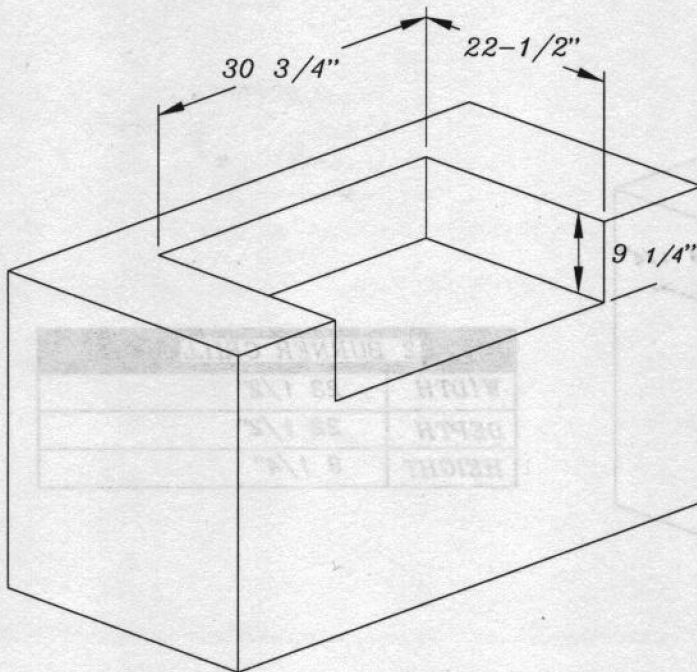

## CUT OUT DIMENSIONS

### CHARCOAL GRILL

WIDTH	30 3/4"
DEPTH	22 1/2"
HEIGHT	9 1/4"