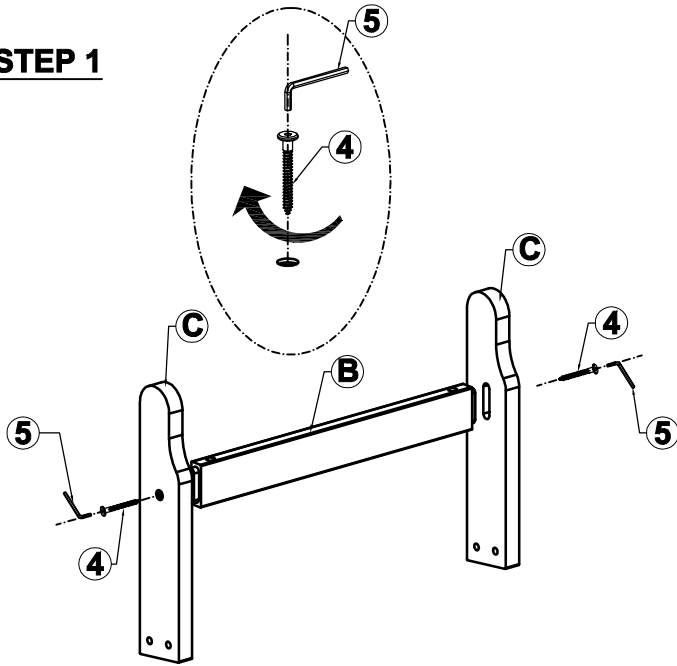

**ADIRONDACK WHITE END TABLE - DN1503W
ASSEMBLY INSTRUCTIONS**

No	Hardware	Q.ty		(A) 1pc	(B) 1pc
1	Bolt M6x40 	08			
2	Lock Washer 	08			
3	Flat Washer 	08			
4	Allen Screw M7x60 	04			
5	Allen key 	01			

STEP 1

STEP 2