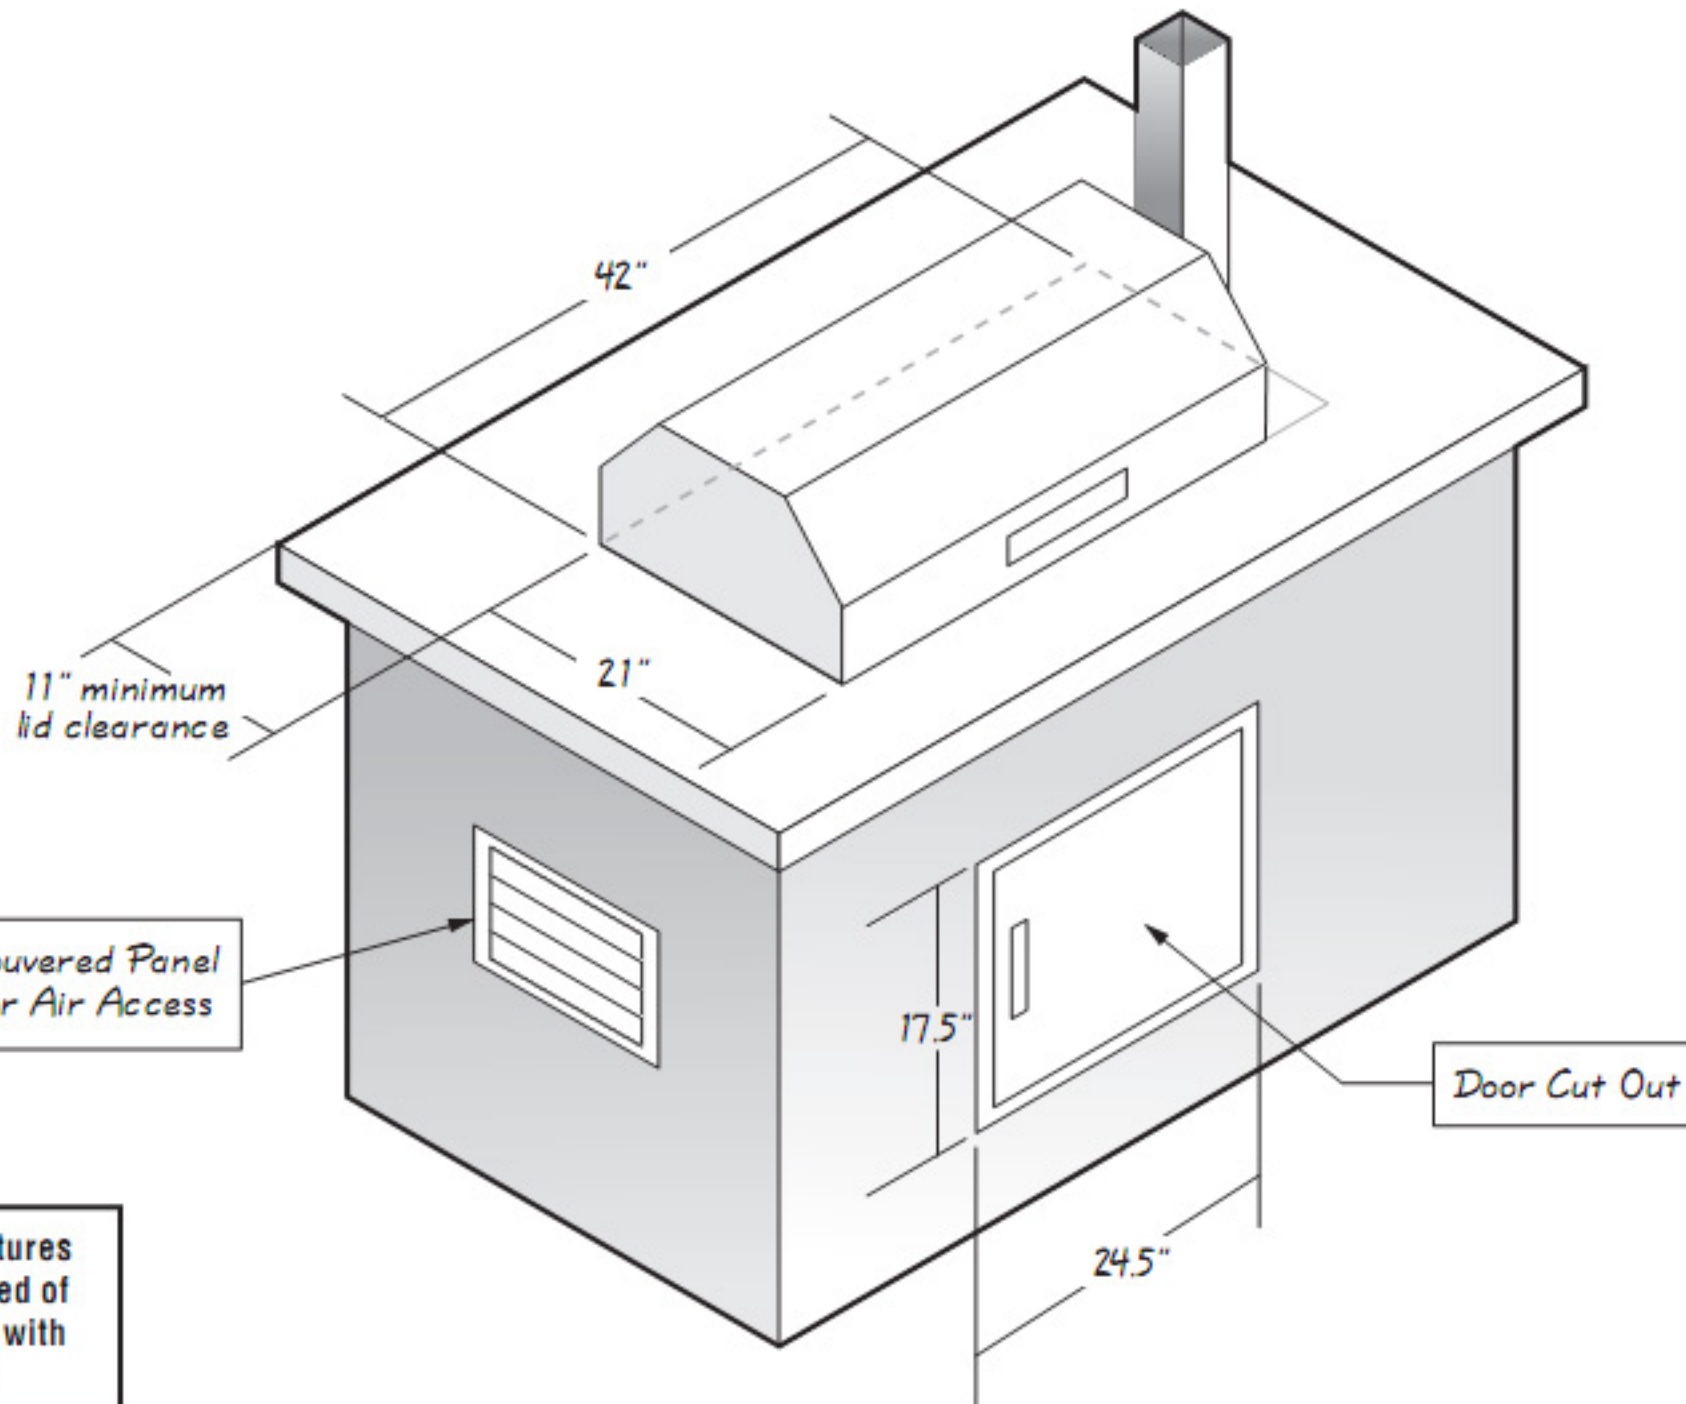

TEXAS PIT CRAFTERS

P.O. Box 83
Tomball, Tx 77377
877-697-PITS (7487)
www.texaspitcrafters.com

PM 200 & PM 200
Drop-In BBQ Pit/Smoker
(with enclosed fire box)
Cut-Out Dimensions

WARNING: Island and structures should always be constructed of noncombustable materials with adequate ventilation