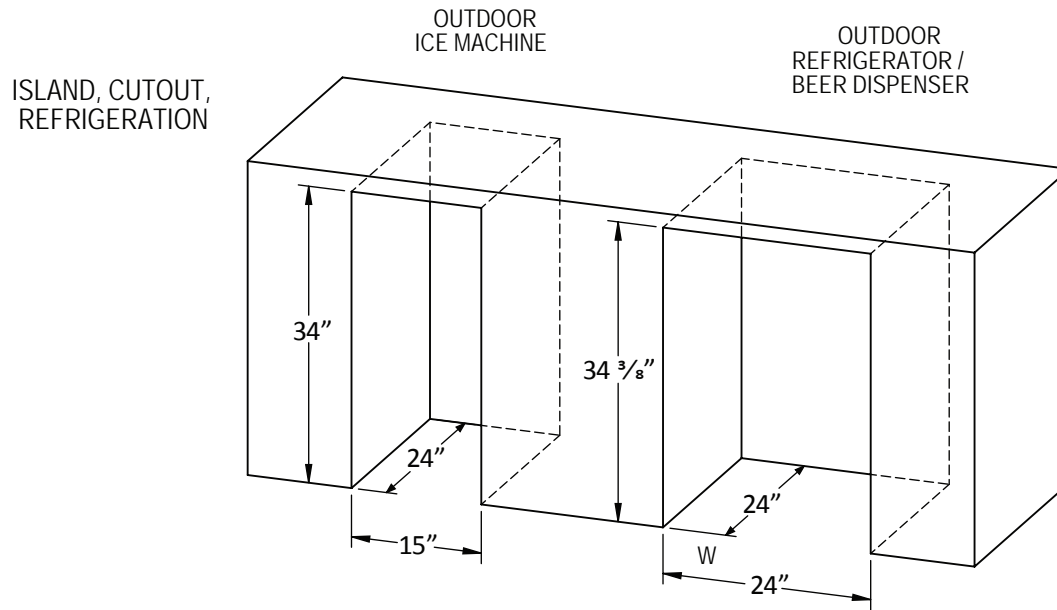

NOTE: See outdoor beer dispenser manual for detailed installation information and faucet tower cutout dimensions.

Models	Description	Electrical Requirements	Approx SHP WT
GRS_24	24" Outdoor Refrigerator, Solid Door with Lock	115V, 60Hz., 1 Phase, 2.3 amps	
GRR24	24" Outdoor Refrigerator Drawers with Lock	115V, 60Hz., 1 Phase, 2.3 amps	
GRWS_24	24" Outdoor Dual Zone Refrigerator w Wine, Solid Door with Lock	115V, 60Hz., 1 Phase, 2.3 amps	
GRWC_24	24" Outdoor Dual Zone Refrigerator w Wine, Glass Door with Lock	115V, 60Hz., 1 Phase, 2.3 amps	
GFDS_241	24" Outdoor Single Faucet Beer Dispenser, Solid Door with Lock	115V, 60Hz., 1 Phase, 2.3 amps	
GFDS_242	24" Outdoor Double Faucet Beer Dispenser, Solid Door with Lock	115V, 60Hz., 1 Phase, 2.3 amps	
GIM_15	15" Outdoor Ice Machine	120V, 60Hz, 3.4 amps	

_ = Specify (L) or (R) for Left or Right Hinge model

All Products

Ice Maker Only