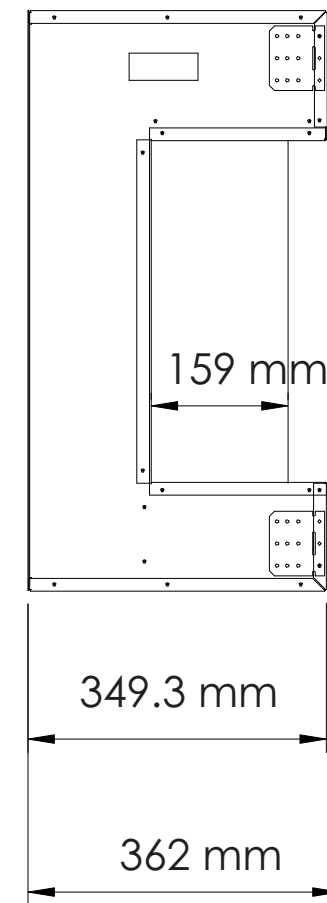

TECHNICAL SPECIFICATIONS		
VOLTS	120	
AMPS	12.5	
WATTS	1500	
HEATER	HIGH	1500 watts
	LOW	750 watts
NO HEATER	25 watts	
LAMPS	QUANTITY	LED
	WATTS	
	TOTAL WATTS	22 watts
ROTOR MOTOR	1 at 5 watts	
HEIGHT, WIDTH, DEPTH	26 5/8 x 75 1/4 x 14 1/4	
GLASS VIEWING OPENING	15 5/8" x 71 5/8"	
SURROUND SIZE	No Surround	
SHIPPING SIZE	32 1/2" x 87" x 16"	
SHIPPING WEIGHT		192.5 lbs
	UNIT	147.5 lbs
	GLASS FRONT	Included
PLUG LOCATION	Left Side	
CORD LENGTH	70 7/8"	
APPROX. HEATING AREA	400 sq ft	

SERIES BUILT IN	MODEL 72-TRU-VIEW-XL		REV 1
SCALE 1" = 1'-0"	DATE: 9/1/2016		SHEET 1 OF 1

TECHNICAL SPECIFICATIONS		
VOLTS	120	
AMPS	12.5	
WATTS	1500	
HEATER	HIGH	1500 watts
	LOW	750 watts
NO HEATER	22 watts	
LAMPS	QUANTITY	LED
	WATTS	
	TOTAL WATTS	22 watts
ROTOR MOTOR	1 at 5 watts	
HEIGHT, WIDTH, DEPTH	67.7 x 191 x 36.2 cm	
GLASS VIEWING OPENING	39.8 x 182 cm	
SURROUND SIZE	No surround	
SHIPPING SIZE	83 x 221 x 41 cm	
SHIPPING WEIGHT		88 kg
	UNIT	67 kg
	GLASS FRONT	Included
PLUG LOCATION	Left Side	
CORD LENGTH	193 cm	
APPROX. HEATING AREA	37 sqm	

SERIES	MODEL		REV
BUILT IN	72-TRU-VIEW-XL		1
SCALE 1:12	DATE: 9/1/2016	SHEET 1 OF 1	