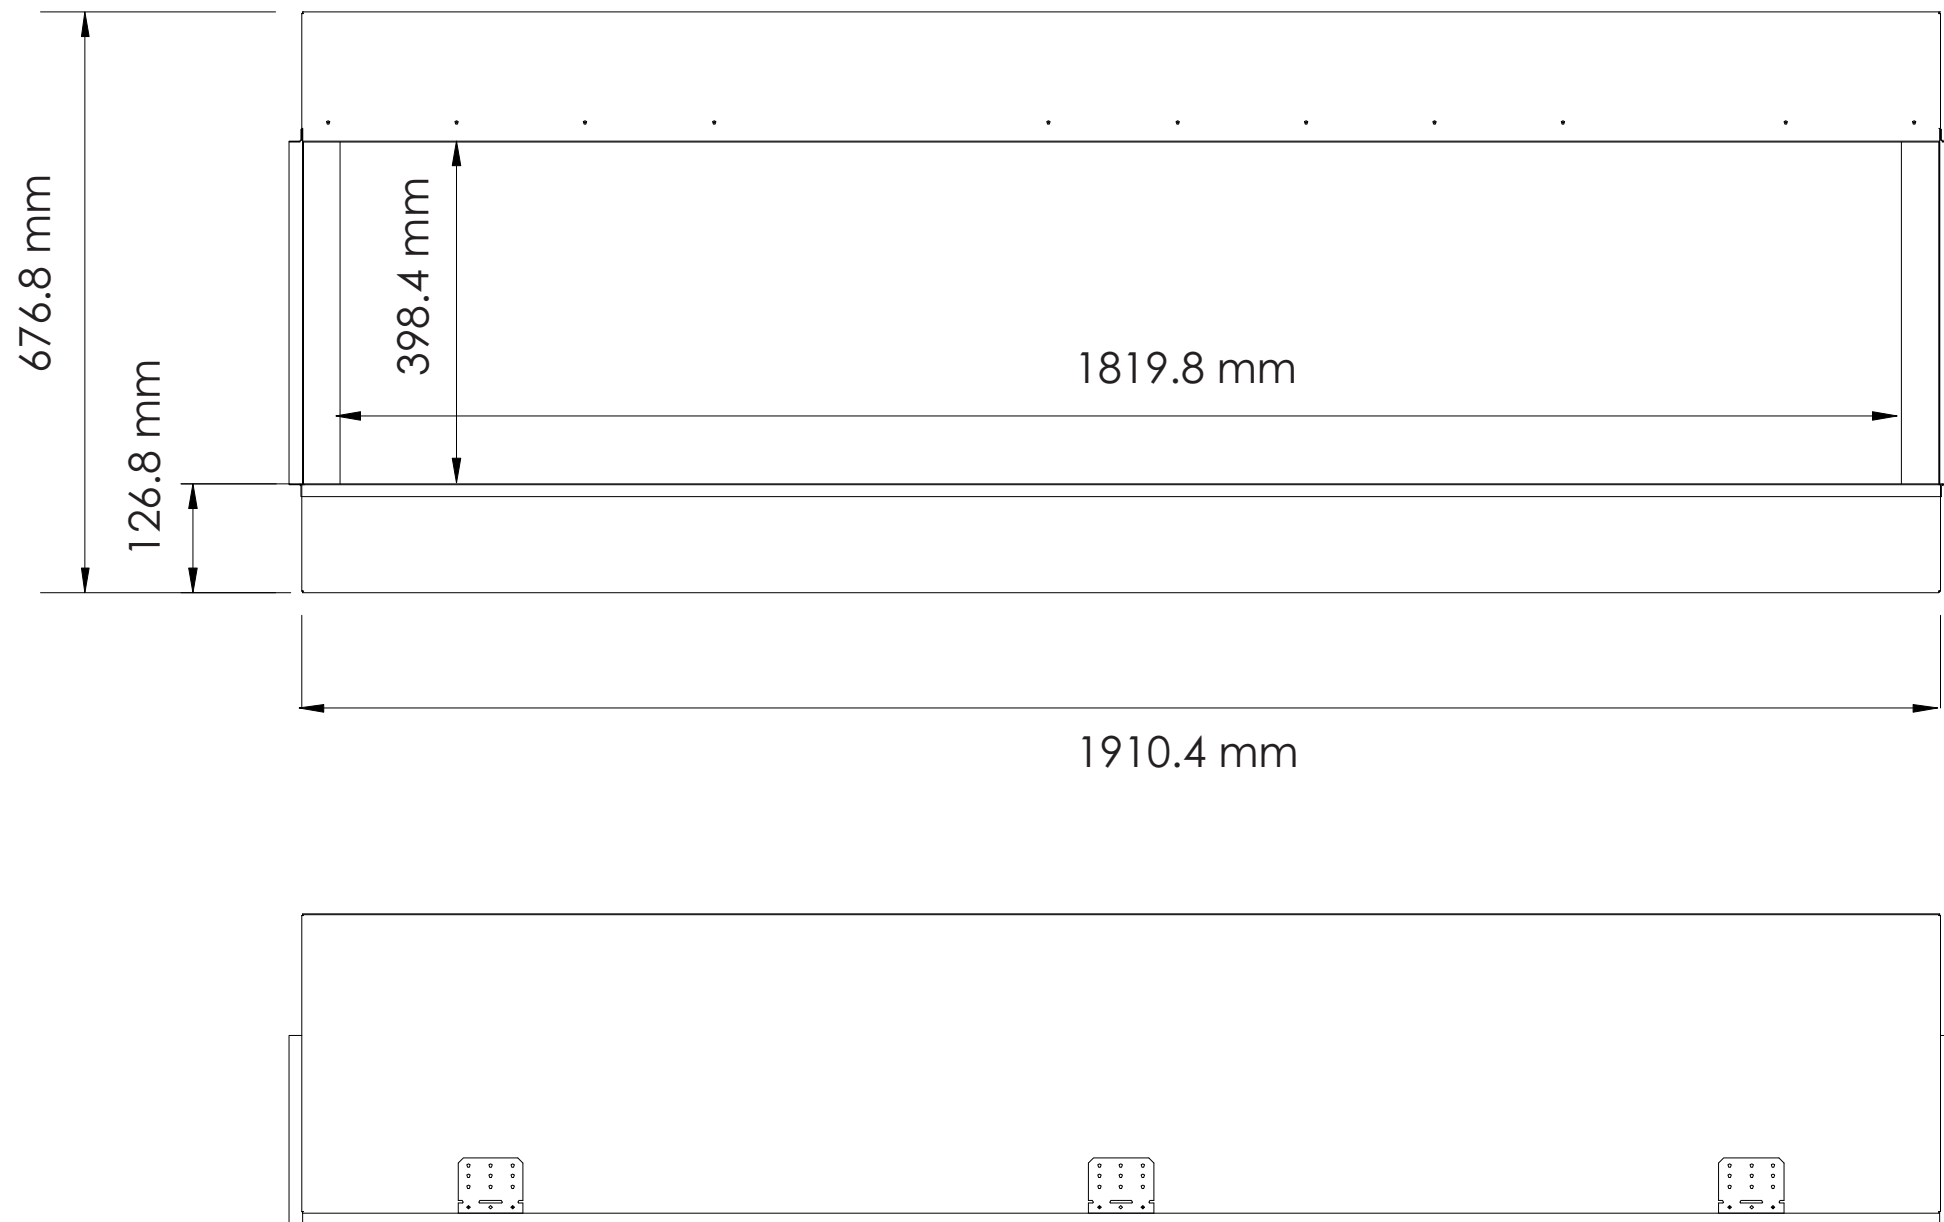

TECHNICAL SPECIFICATIONS		
VOLTS	120	
AMPS	12.5	
WATTS	1500	
HEATER	HIGH	1500 watts
	LOW	750 watts
NO HEATER	25 watts	
LAMPS	QUANTITY	LED
	WATTS	
	TOTAL WATTS	22 watts
ROTOR MOTOR	1 at 5 watts	
HEIGHT, WIDTH, DEPTH	26 5/8 x 75 1/4 x 14 1/4	
GLASS VIEWING OPENING	15 5/8" x 71 5/8"	
SURROUND SIZE	No Surround	
SHIPPING SIZE	32 1/2" x 87" x 16"	
SHIPPING WEIGHT		192.5 lbs
	UNIT	147.5 lbs
	GLASS FRONT	Included
PLUG LOCATION	Left Side	
CORD LENGTH	70 7/8"	
APPROX. HEATING AREA	400 sq ft	

SERIES BUILT IN	MODEL 72-TRU-VIEW-XL		REV 1
SCALE 1" = 1'-0"	DATE: 9/1/2016		SHEET 1 OF 1

TECHNICAL SPECIFICATIONS		
VOLTS	120	
AMPS	12.5	
WATTS	1500	
HEATER	HIGH	1500 watts
	LOW	750 watts
NO HEATER	22 watts	
LAMPS	QUANTITY	LED
	WATTS	
	TOTAL WATTS	22 watts
ROTOR MOTOR	1 at 5 watts	
HEIGHT, WIDTH, DEPTH	67.7 x 191 x 36.2 cm	
GLASS VIEWING OPENING	39.8 x 182 cm	
SURROUND SIZE	No surround	
SHIPPING SIZE	83 x 221 x 41 cm	
SHIPPING WEIGHT		88 kg
	UNIT	67 kg
	GLASS FRONT	Included
PLUG LOCATION	Left Side	
CORD LENGTH	193 cm	
APPROX. HEATING AREA	37 sqm	

SERIES	MODEL		REV
BUILT IN	72-TRU-VIEW-XL		1
SCALE 1:12	DATE: 9/1/2016	SHEET 1 OF 1	